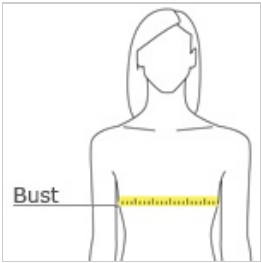

DISCONTINUED Sport-Tek® Ladies CamoHex Colorblock V-Neck Tee. LST371

The sublimated digital CamoHex print on the sleeves, shoulders and collar give this moisture-wicking tee a bold, modern look.

- 3.8-ounce, 100% polyester interlock body
- 4-ounce, 100% polyester interlock sleeves, shoulders and neck
- Gently contoured silhouette
- Tag-free label
- Self-fabric v-neck
- Set-in sleeves

front

back

HOW TO MEASURE

BUST

Measure under the arm and around the fullest part of the bust with arms down, keeping tape horizontal.

SIZE CHART

	XS	S	M	L	XL	XXL	3XL	4XL
Size	2	4/6	8/10	12/14	16/18	20/22	24/26	28/30
Bust	32-34	35-36	37-38	39-41	42-44	45-47	48-51	52-55